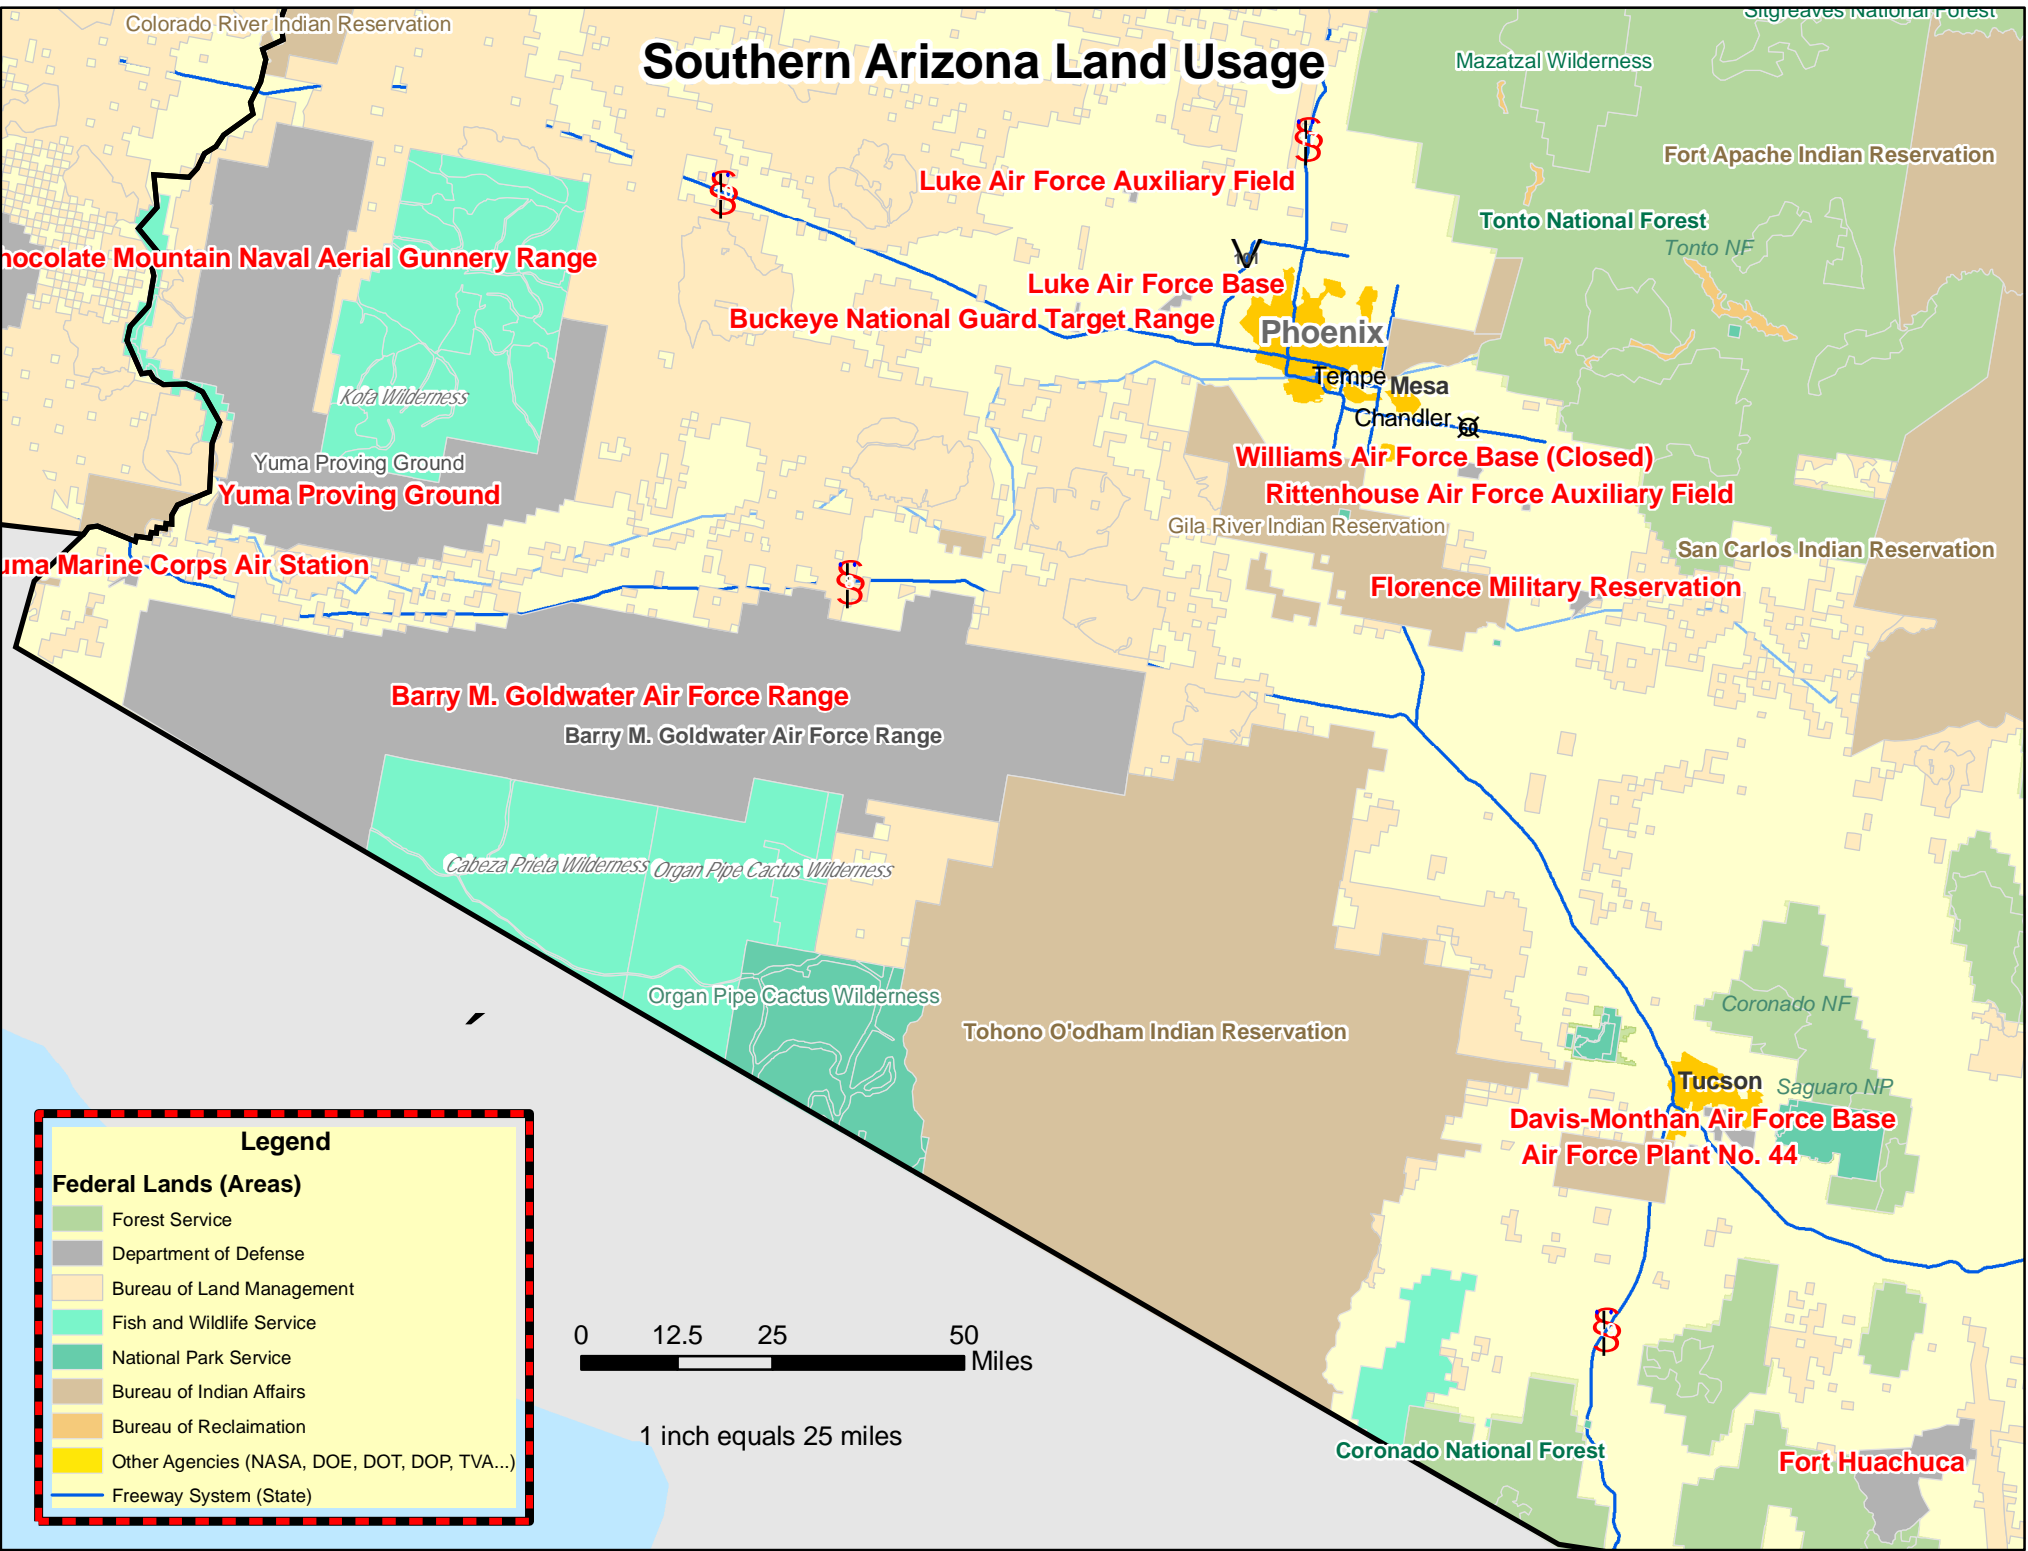

Southern Arizona Land Usage

Legend

Federal Lands (Areas)

- Forest Service
- Department of Defense
- Bureau of Land Management
- Fish and Wildlife Service
- National Park Service
- Bureau of Indian Affairs
- Bureau of Reclamation
- Other Agencies (NASA, DOE, DOT, DOP, TVA...)
- Freeway System (State)

1 inch equals 25 miles

Colorado River Indian Reservation

Chocolate Mountain Naval Aerial Gunnery Range

Kofa Wilderness

Yuma Proving Ground

Yuma Marine Corps Air Station

Barry M. Goldwater Air Force Range

Cabeza Prieta Wilderness

Organ Pipe Cactus Wilderness

Tohono O'odham Indian Reservation

Coronado National Forest

Fort Huachuca

Luke Air Force Auxiliary Field

Luke Air Force Base

Buckeye National Guard Target Range

Phoenix

Fort Apache Indian Reservation

Tonto National Forest

Tonto NF

Mazatzal Wilderness

San Carlos Indian Reservation

Gila River Indian Reservation

Coronado NF

Saguaro NP